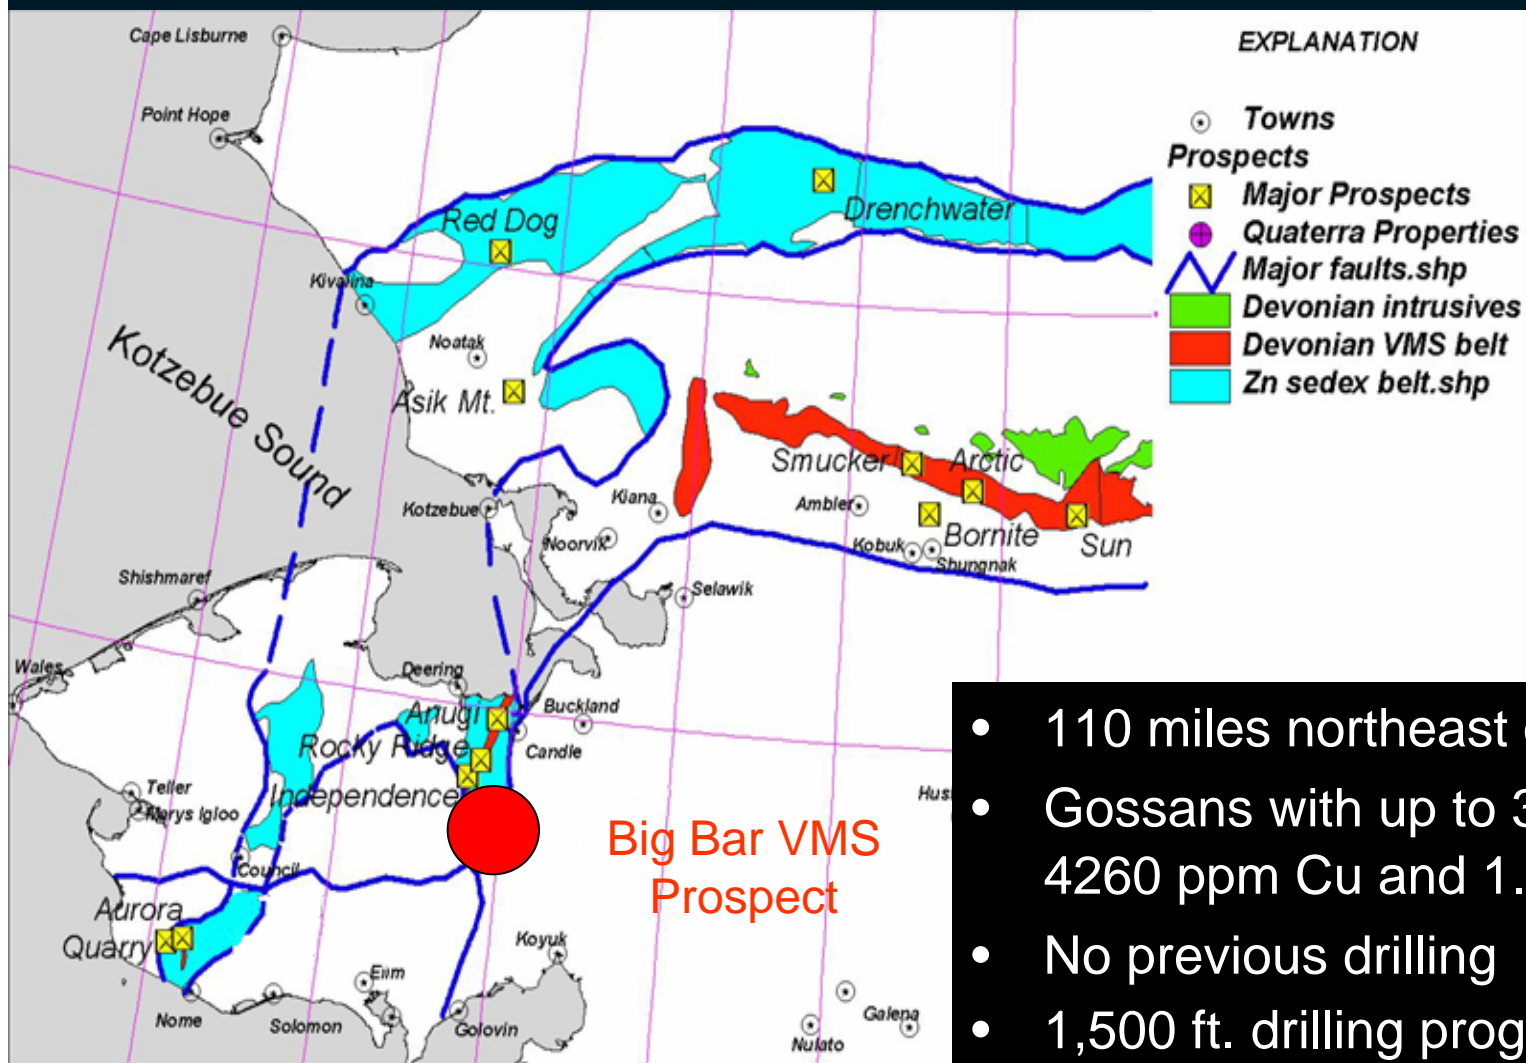

# Big Bar Massive Sulfide Prospect

- 110 miles northeast of Nome
- Gossans with up to 3900 ppm Zn, 4260 ppm Cu and 1.6 opt Ag.
- No previous drilling
- 1,500 ft. drilling program completed

**NW ALASKA VMS & SEDEX BELTS**